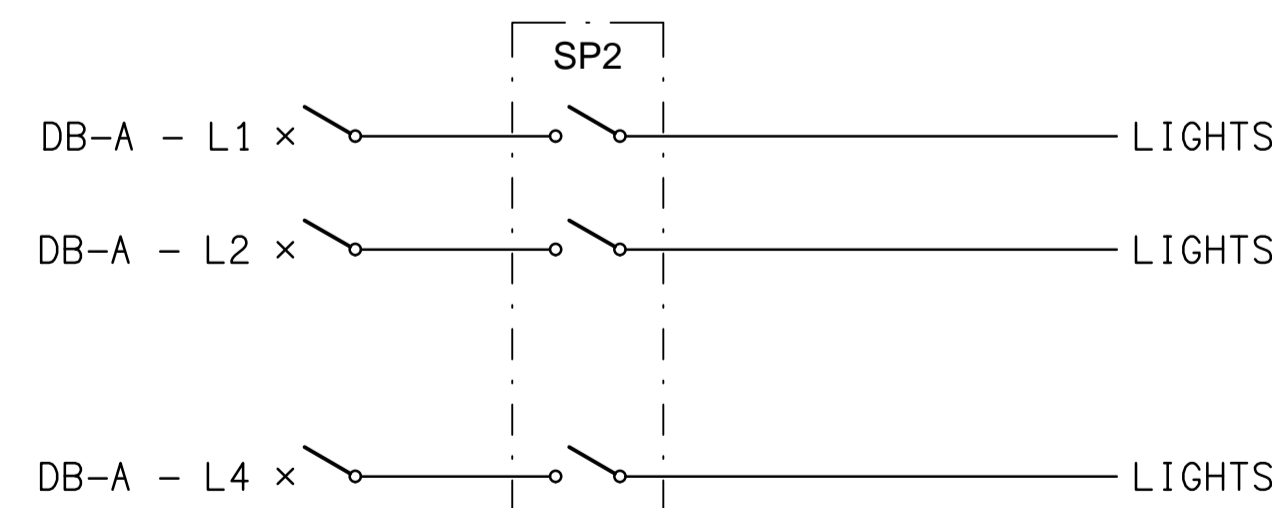

SCHEMATIC
SP1 SWITCHPANEL CONTROL
NOT TO SCALE

SCHEMATIC
SP2 SWITCHPANEL CONTROL
NOT TO SCALE

DETAIL
CTE (CABLE TERMINATION ENCLOSURE) ELEVATION
NOT TO SCALE

FUTURE SCHEMATIC
CTE CONFIGURATION FOR INFORMATION ONLY
NOT TO SCALE

DETAIL
CTE SECTION VIEW
NOT TO SCALE