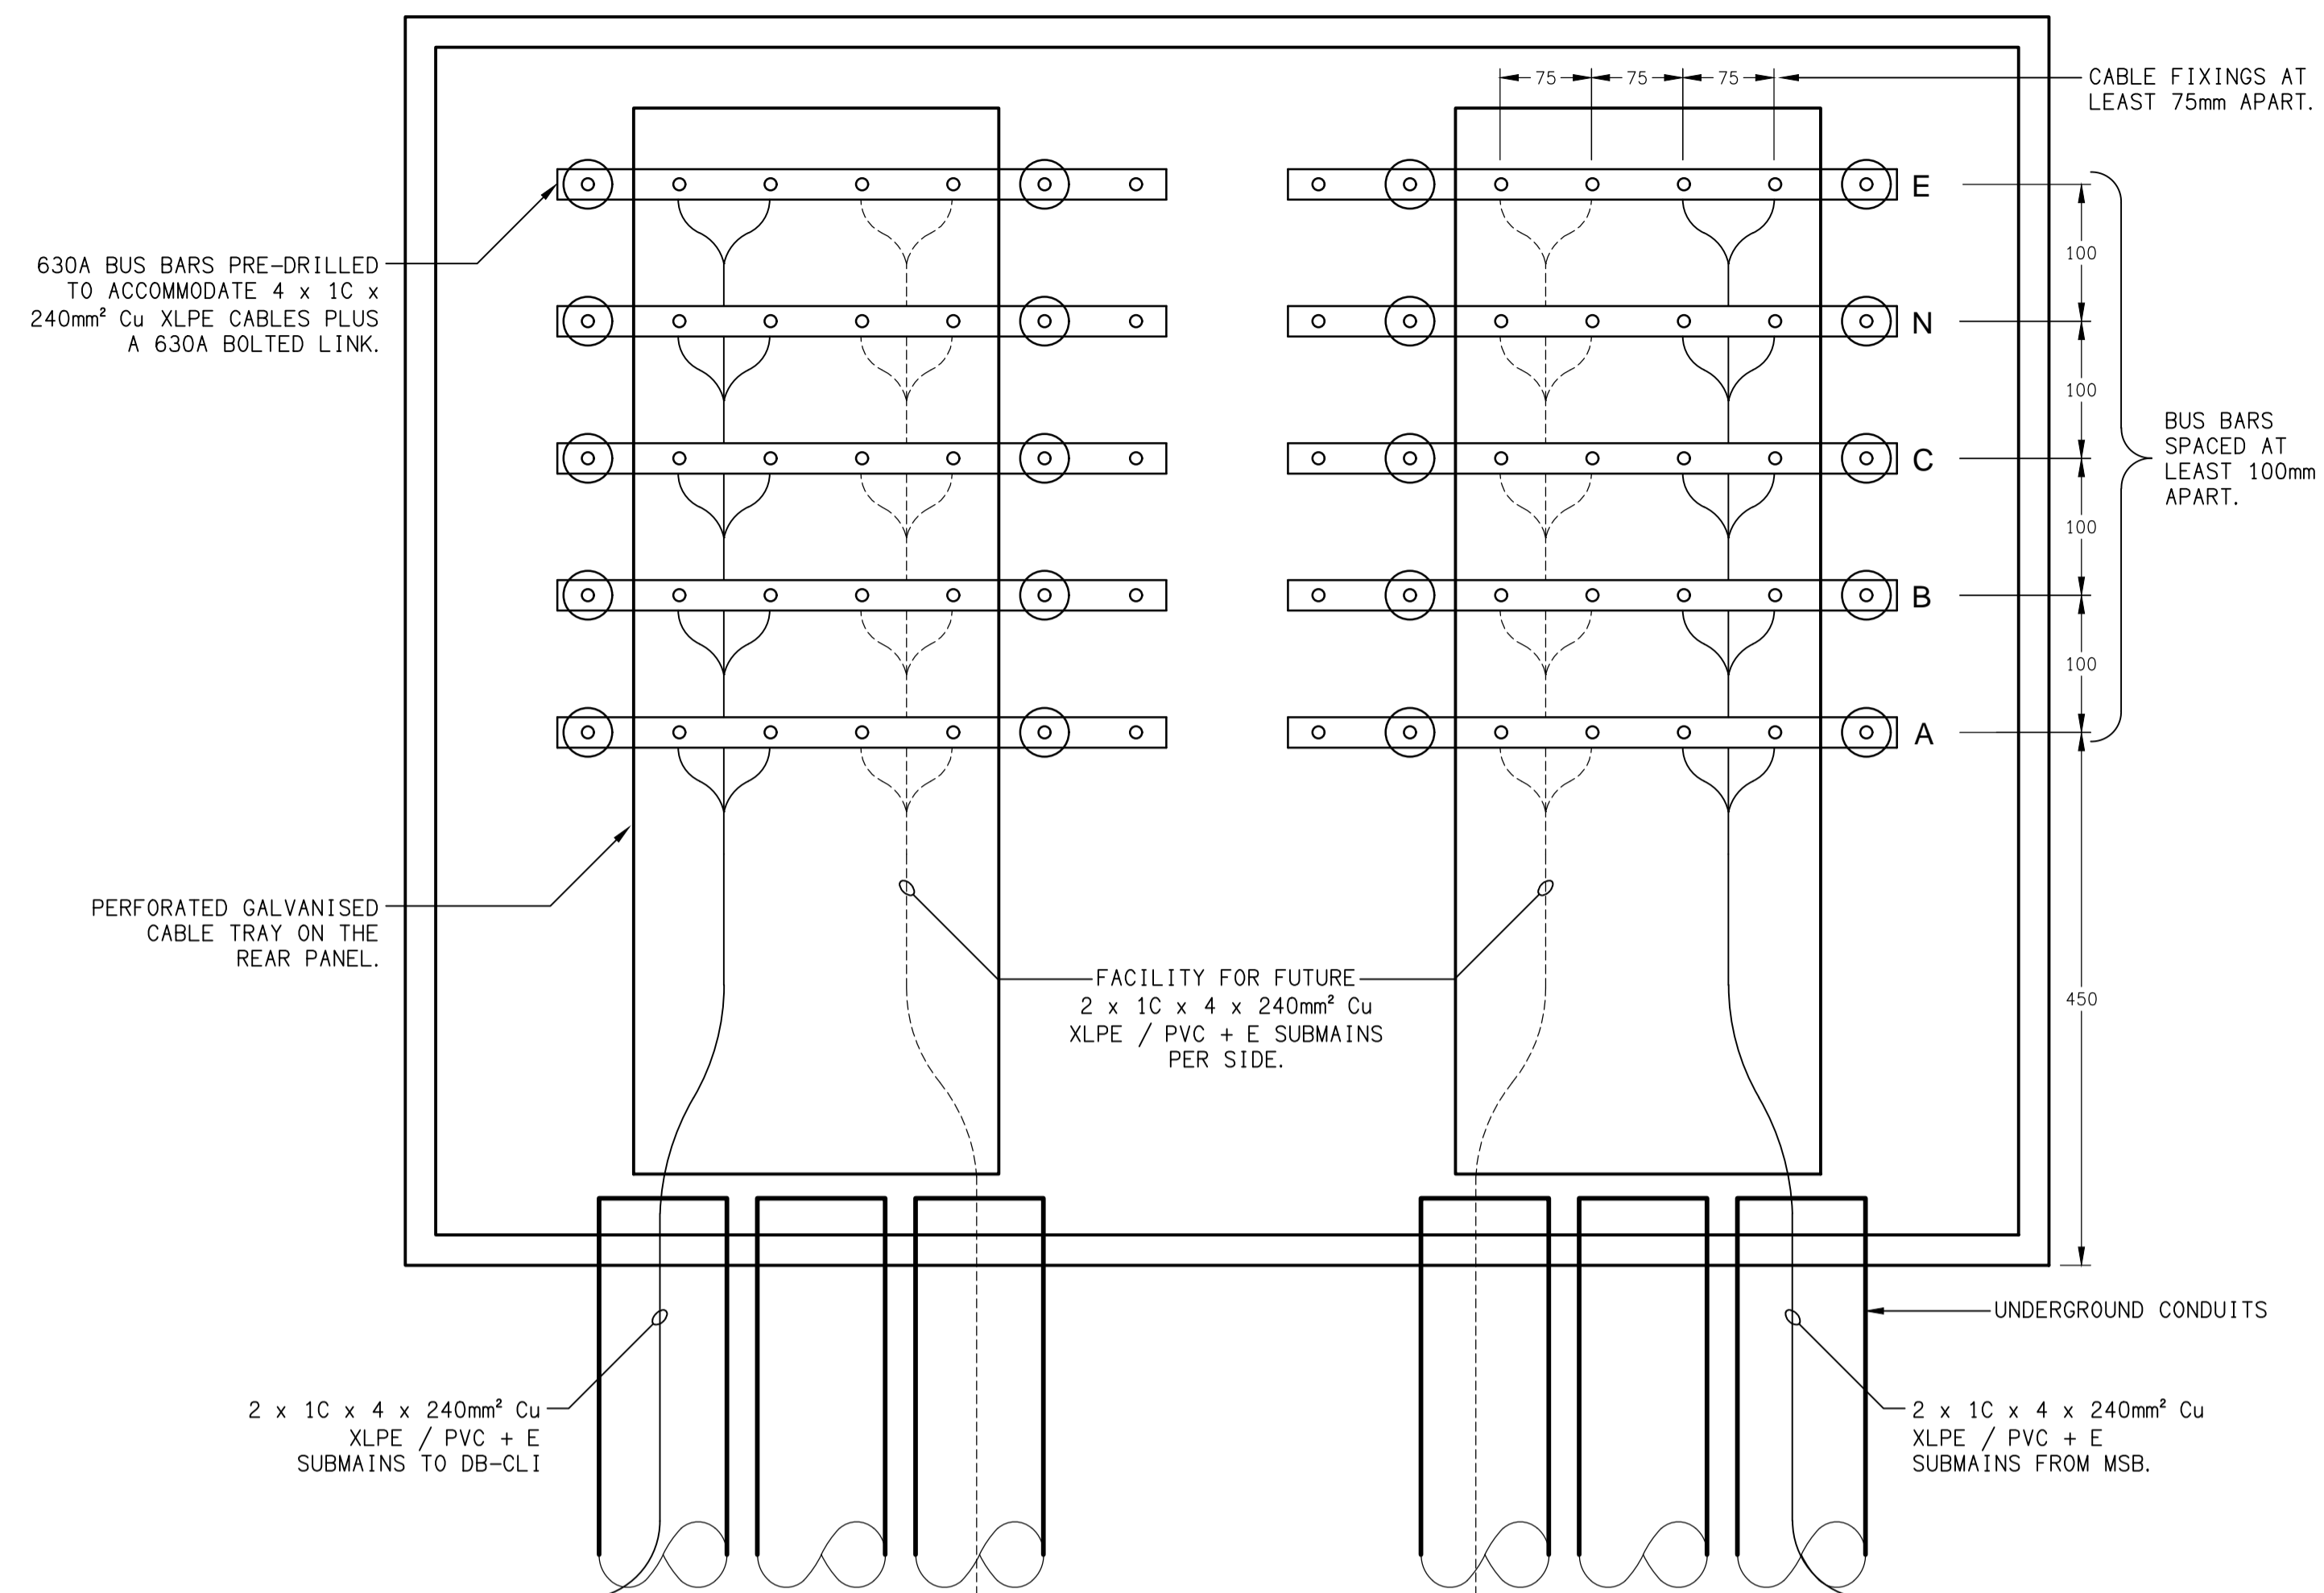

SCHEMATIC
SP1 SWITCHPANEL CONTROL
NOT TO SCALE

SCHEMATIC
SP2 SWITCHPANEL CONTROL
NOT TO SCALE

DETAIL
CTE (CABLE TERMINATION ENCLOSURE) ELEVATION
NOT TO SCALE

FUTURE SCHEMATIC
CTE CONFIGURATION FOR INFORMATION ONLY
NOT TO SCALE

DETAIL
CTE SECTION VIEW
NOT TO SCALE