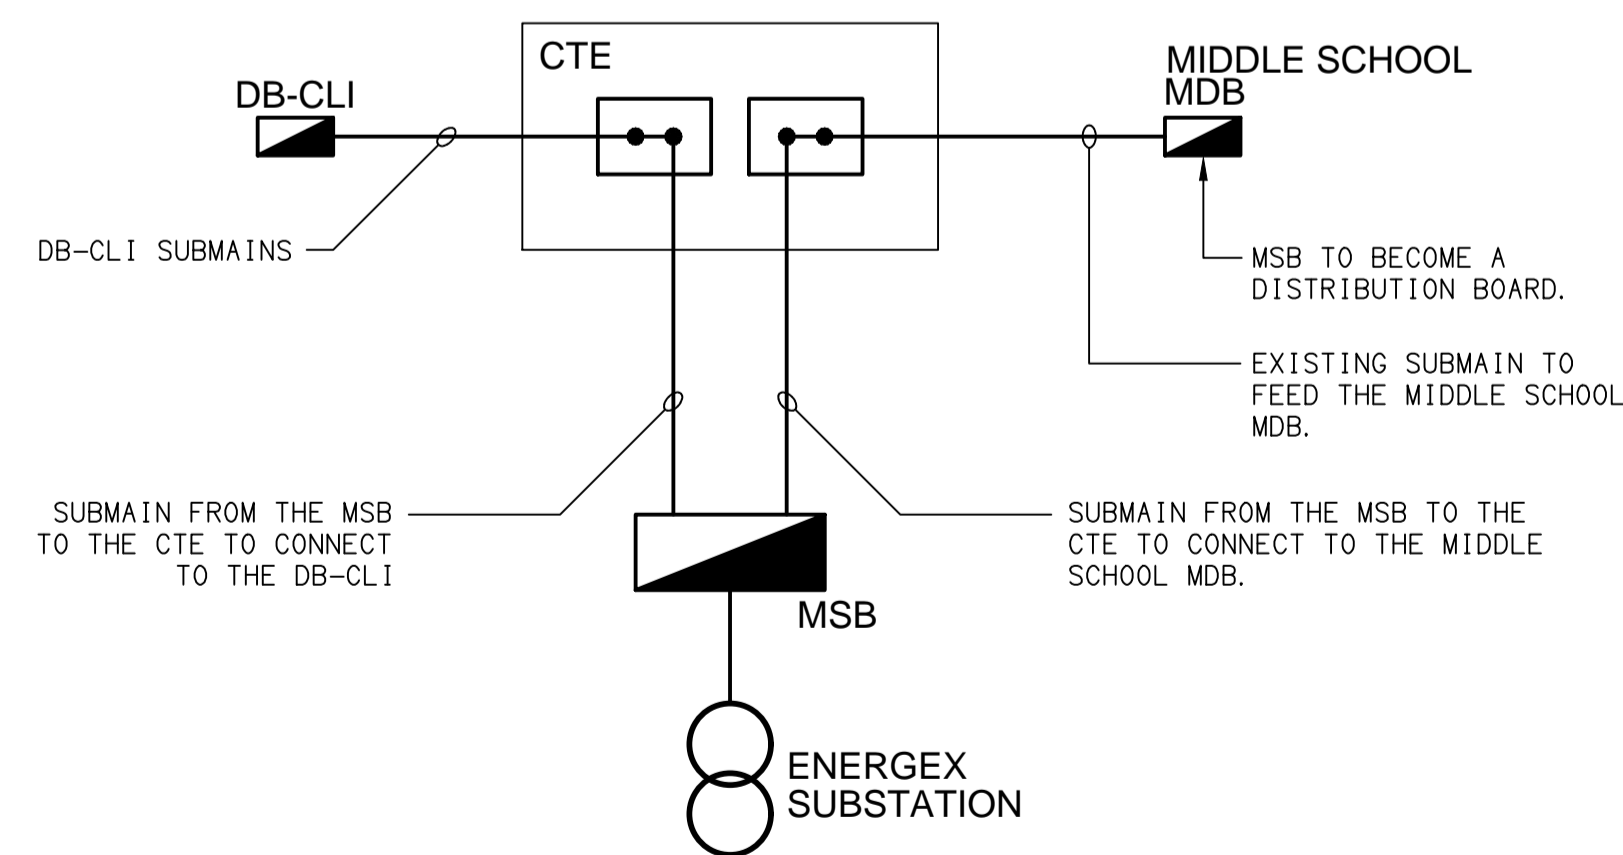

SCHEMATIC
SP1 SWITCHPANEL CONTROL
NOT TO SCALE

SCHEMATIC
SP2 SWITCHPANEL CONTROL
NOT TO SCALE

DETAIL
CTE (CABLE TERMINATION ENCLOSURE) ELEVATION
NOT TO SCALE

FUTURE SCHEMATIC
CTE CONFIGURATION FOR INFORMATION ONLY
NOT TO SCALE

DETAIL
CTE SECTION VIEW
NOT TO SCALE